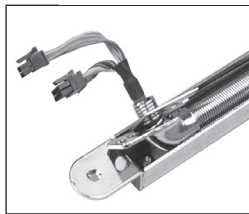

## Power Transfer Devices (cont'd.) (EPT) Electrical Power Transfer

### Product Features

- Installs in the door and frame edges
- Flexible steel shield protects wires - 3/8" [9.5mm] inside diameter
- Near universal device that will work on any type of door that uses butt hinges, continuous hinges or pivots
- Will not function on pivot hinges or center pivot doors - use "SC" version below
- Manufactured by Abloy Oy for Securitron

### How To Order

Part #	Description
EPT	Electrical Power Transfer
EPT-SC	Electrical Power Transfer - Swing Clear and Pivot Hinges
EPTL	Electrical Power Transfer, Long
EL-EPT	ElectroLynx® Electrical Power Transfer
EL-EPT-SC	ElectroLynx EPT - Swing Clear and Pivot Hinges
EL-EPTL	ElectroLynx Electrical Power Transfer, Long

### Product Features

- Heavy duty design
- Installs in the door and frame edges
- Flexible steel shield protects wires - 1/4" [6.3mm] inside diameter
- Near universal device that will work on any type of door that uses butt hinges, continuous hinges or pivots
- Will not function on pivot hinges or center pivot doors
- UL Listing Pending