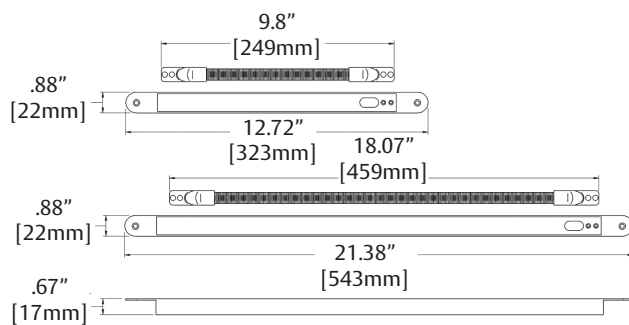

EPT can be ordered ElectroLynx-ready