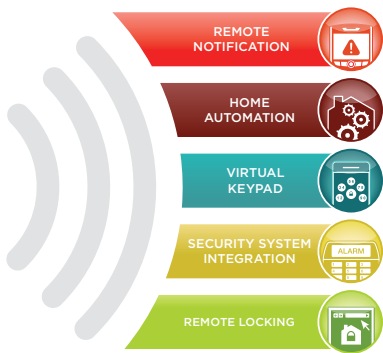

### Remote Access

- Lock/unlock doors via smart phone or internet connection while away
- Receive remote notification when door lock is accessed
- Check lock status remotely to see if doors are locked

# Kwikset

#1 Residential Lock Brand with Z-Wave®

**Remote Access.**  
**Enhanced Security.**  
**Ultimate Convenience.**

## KWIKSET® SMARTCODE® LOCKS WITH Z-WAVE™ TECHNOLOGY

Kwikset®, the leader in residential security, provides a smarter way to expand your security system solution. With Home Connect™ Technology, a Kwikset SmartCode™ keyless entry lock will talk wirelessly to your security system via Z-Wave® to enhance security, expand functionality, and add value to your lifestyle. These locks are equipped with a full 128-bit security encryption and true remote locking and unlocking features due to its motorized driven locking mechanism powered by 4AA batteries.